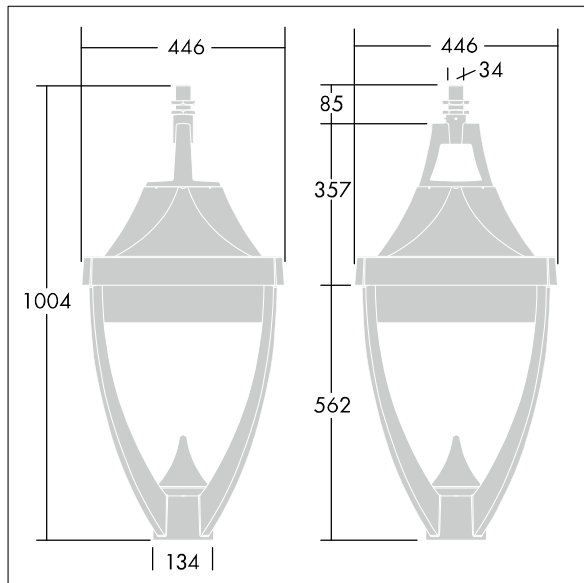

### Legend

A modern heritage suspended LED lantern with closed optic. Electronic, Class I electrical, IP65, IK08. Body: die-cast aluminium powder coated grey 900 textured finish (close to RAL 7043). Enclosure: flat toughened glass. Equipped with Mini Photocell. Surge protection: 10kV single pulse common mode and 8kV multipulse common mode and 6kV multipulse differential mode. If permanent DALI system is connected, 6kV multipulse common and differential mode. Complete with 3000K LED.

Dimensions: 446 x 446 x 1004 mm

Luminaire input power: 77 W

Weight: 16.5 kg

Scx: 0.14 m<sup>2</sup>

TLG\_LGND\_F\_LEDPDBLIT.jpg

TLG\_LGND\_M\_MSU.wmf

This product contains a light source of energy efficiency class D.

## Legend

96262567 LEGEND 36L70 RC 730 BP PM CL1 MSU 34G

THORN