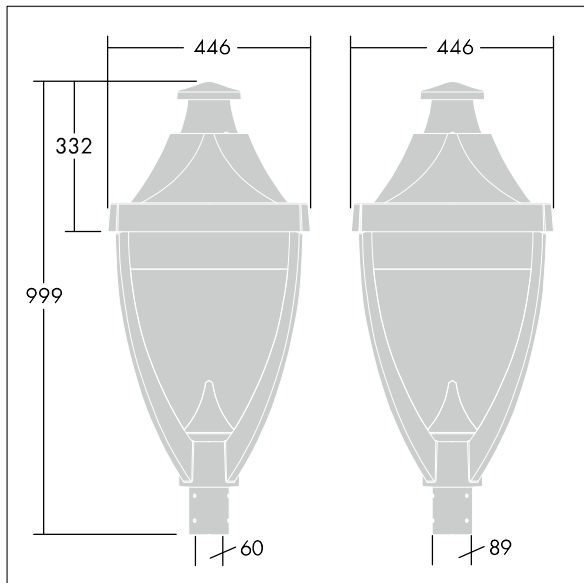

Legend

96262576 LEGEND 36L50 RC 730 BP CL1 T60

Legend

A modern heritage post top LED lantern with closed optic. Electronic, Class I electrical, IP65, IK08. Body: die-cast aluminium powder coated grey 900 textured finish (close to RAL 7043). Enclosure: flat toughened glass. Surge protection: 10kV single pulse common mode and 8kV multipulse common mode and 6kV multipulse differential mode. If permanent DALI system is connected, 6kV multipulse common and differential mode. Complete with 3000K LED.

Dimensions: 446 x 446 x 999 mm

Luminaire input power: 55 W

Weight: 17.5 kg

Scx: 0.14 m²

TLG_LGND_F_CLS.jpg

TLG_LGND_M_MTP.wmf

This product contains a light source of energy efficiency class D.