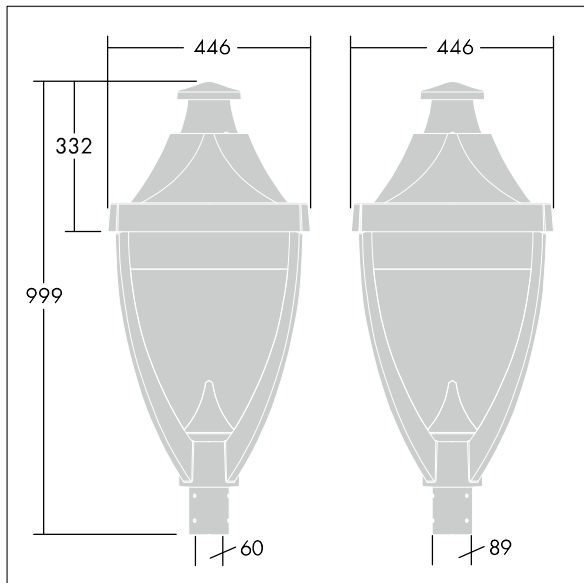

Legend

96262576 LEGEND 36L50 RC 730 BP CL1 T60

Legend

A modern heritage post top LED lantern with closed optic. Electronic, Class I electrical, IP65, IK08. Body: die-cast aluminium powder coated grey 900 textured finish (close to RAL 7043). Enclosure: flat toughened glass. Surge protection: 10kV single pulse common mode and 8kV multipulse common mode and 6kV multipulse differential mode. If permanent DALI system is connected, 6kV multipulse common and differential mode. Complete with 3000K LED.

Dimensions: 446 x 446 x 999 mm

Luminaire input power: 55 W

Weight: 17.5 kg

Scx: 0.14 m²

TLG_LGND_F_CLS.jpg

TLG_LGND_M_MTP.wmf

This product contains a light source of energy efficiency class D.

Legend