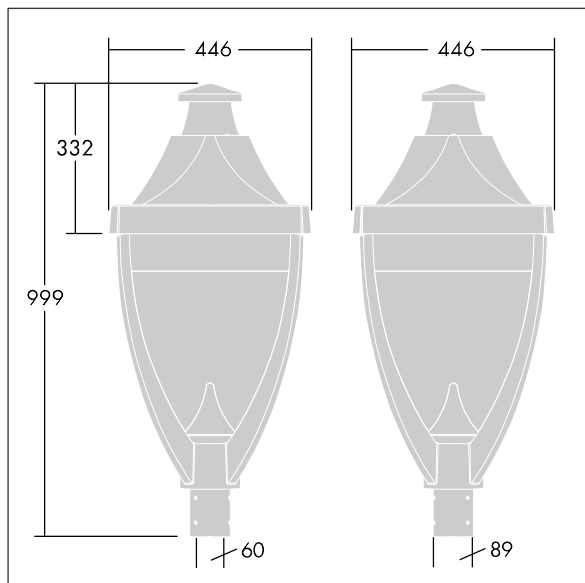

Legend

96262579 LEGEND 36L50 RC 740 BP PM CL1 T60

Legend

A modern heritage post top LED lantern with closed optic. Electronic, Class I electrical, IP65, IK08. Body: die-cast aluminium powder coated grey 900 textured finish (close to RAL 7043). Enclosure: flat toughened glass. Equipped with Mini Photozell. Surge protection: 10kV single pulse common mode and 8kV multipulse common mode and 6kV multipulse differential mode. If permanent DALI system is connected, 6kV multipulse common and differential mode. Complete with 4000K LED.

Dimensions: 446 x 446 x 999 mm

Luminaire input power: 55 W

Weight: 17.5 kg

Scx: 0.14 m²

TLG_LGND_F_CLS.jpg

TLG_LGND_M_MTP.wmf

This product contains a light source of energy efficiency class D.

Legend