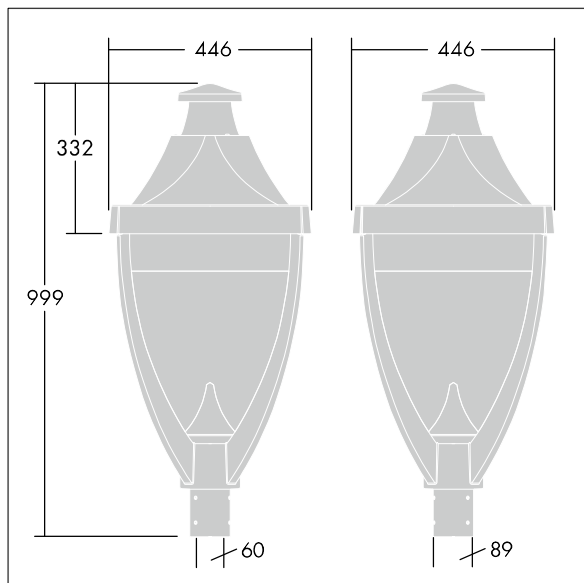

Legend

96262581 LEGEND 36L70 RC 740 BP CL1 T60

Legend

A modern heritage post top LED lantern with closed optic. Electronic, Class I electrical, IP65, IK08. Body: die-cast aluminium powder coated grey 900 textured finish (close to RAL 7043). Enclosure: flat toughened glass. Surge protection: 10kV single pulse common mode and 8kV multipulse common mode and 6kV multipulse differential mode. If permanent DALI system is connected, 6kV multipulse common and differential mode. Complete with 4000K LED.

Dimensions: 446 x 446 x 999 mm

Luminaire input power: 77 W

Weight: 17.5 kg

Scx: 0.14 m²

TLG_LGND_F_CLS.jpg

TLG_LGND_M_MTP.wmf

This product contains a light source of energy efficiency class D.