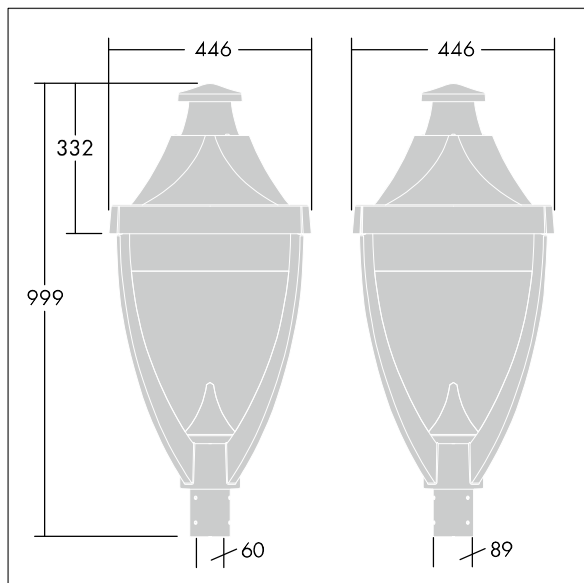

Legend

96262581 LEGEND 36L70 RC 740 BP CL1 T60

Legend

A modern heritage post top LED lantern with closed optic. Electronic, Class I electrical, IP65, IK08. Body: die-cast aluminium powder coated grey 900 textured finish (close to RAL 7043). Enclosure: flat toughened glass. Surge protection: 10kV single pulse common mode and 8kV multipulse common mode and 6kV multipulse differential mode. If permanent DALI system is connected, 6kV multipulse common and differential mode. Complete with 4000K LED.

Dimensions: 446 x 446 x 999 mm

Luminaire input power: 77 W

Weight: 17.5 kg

Scx: 0.14 m²

TLG_LGND_F_CLS.jpg

TLG_LGND_M_MTP.wmf

This product contains a light source of energy efficiency class D.

Legend