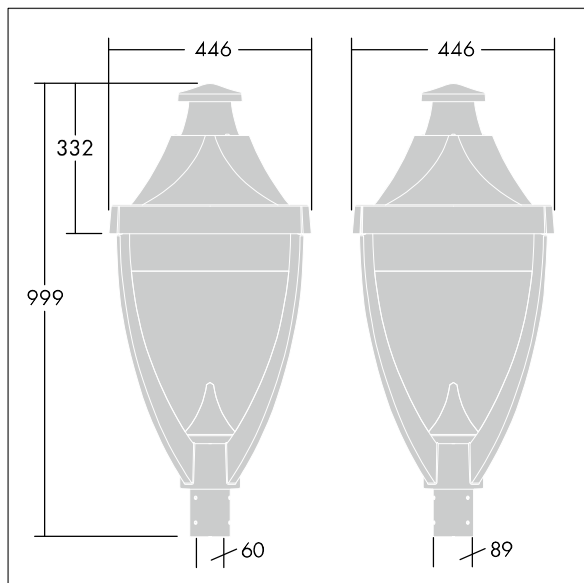

Legend

96262583 LEGEND 36L70 RC 740 BP PM CL1 T60

Legend

A modern heritage post top LED lantern with closed optic. Electronic, Class I electrical, IP65, IK08. Body: die-cast aluminium powder coated grey 900 textured finish (close to RAL 7043). Enclosure: flat toughened glass. Equipped with Mini Photozell. Surge protection: 10kV single pulse common mode and 8kV multipulse common mode and 6kV multipulse differential mode. If permanent DALI system is connected, 6kV multipulse common and differential mode. Complete with 4000K LED.

Dimensions: 446 x 446 x 999 mm

Luminaire input power: 77 W

Weight: 17.5 kg

Scx: 0.14 m²

TLG_LGND_F_CLS.jpg

TLG_LGND_M_MTP.wmf

This product contains a light source of energy efficiency class D.