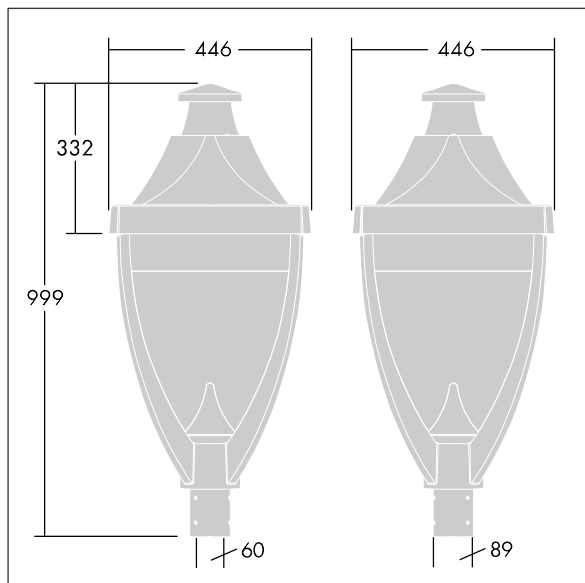

Legend

96262583 LEGEND 36L70 RC 740 BP PM CL1 T60

Legend

A modern heritage post top LED lantern with closed optic. Electronic, Class I electrical, IP65, IK08. Body: die-cast aluminium powder coated grey 900 textured finish (close to RAL 7043). Enclosure: flat toughened glass. Equipped with Mini Photozell. Surge protection: 10kV single pulse common mode and 8kV multipulse common mode and 6kV multipulse differential mode. If permanent DALI system is connected, 6kV multipulse common and differential mode. Complete with 4000K LED.

Dimensions: 446 x 446 x 999 mm

Luminaire input power: 77 W

Weight: 17.5 kg

Scx: 0.14 m²

TLG_LGND_F_CLS.jpg

TLG_LGND_M_MTP.wmf

This product contains a light source of energy efficiency class D.

Legend