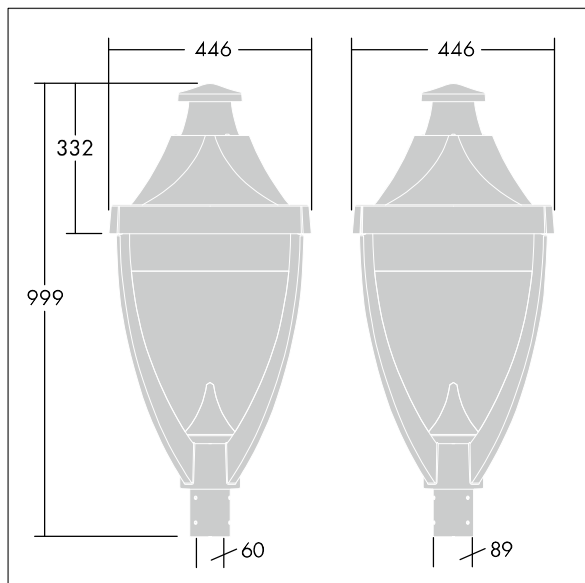

### Legend

A modern heritage post top LED lantern with perforated optic creating decorative illumination on the top of the lantern. Electronic, Class II electrical, IP65, IK08. Body: die-cast aluminium powder coated grey 900 textured finish (close to RAL 7043). Enclosure: flat toughened glass. Surge protection: 10kV single pulse common mode and 8kV multipulse common mode and 6kV multipulse differential mode. If permanent DALI system is connected, 6kV multipulse common and differential mode. Complete with 4000K LED.

Dimensions: 446 x 446 x 999 mm

Luminaire input power: 77 W

Weight: 17.6 kg

Scx: 0.14 m<sup>2</sup>

TLG\_LGND\_F\_CLS.jpg

TLG\_LGND\_M\_MTP.wmf

This product contains light sources of energy efficiency class D.