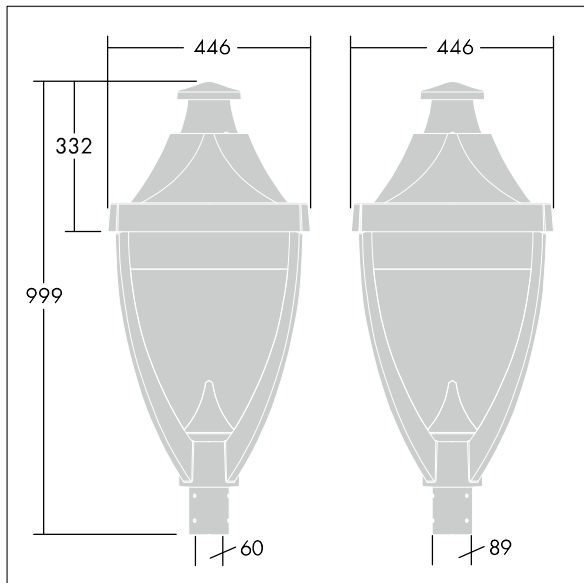

Legend

96262634 LEGEND 36L70 RC 740 BP RPF CL2 T60

Legend

A modern heritage post top LED lantern with perforated optic creating decorative illumination on the top of the lantern. Electronic, Class II electrical, IP65, IK08. Body: die-cast aluminium powder coated grey 900 textured finish (close to RAL 7043). Enclosure: flat toughened glass. Surge protection: 10kV single pulse common mode and 8kV multipulse common mode and 6kV multipulse differential mode. If permanent DALI system is connected, 6kV multipulse common and differential mode. Complete with 4000K LED.

Dimensions: 446 x 446 x 999 mm

Luminaire input power: 77 W

Weight: 17.6 kg

Scx: 0.14 m²

TLG_LGND_F_CLS.jpg

TLG_LGND_M_MTP.wmf

This product contains light sources of energy efficiency class D.

Legend