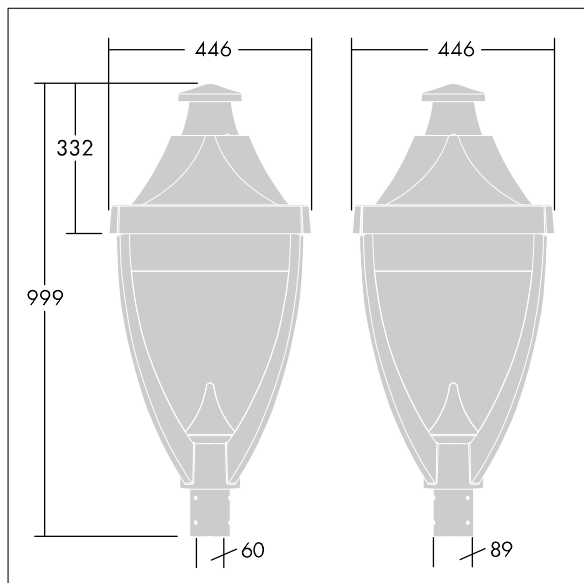

Legend

96262619 LEGEND 36L50 RC 730 CL2 T60

Legend

A modern heritage post top LED lantern with closed optic. Electronic, Class II electrical, IP65, IK08. Body: die-cast aluminium powder coated grey 900 textured finish (close to RAL 7043). Enclosure: flat toughened glass. Surge protection: 10kV single pulse common mode and 8kV multipulse common mode and 6kV multipulse differential mode. If permanent DALI system is connected, 6kV multipulse common and differential mode. Complete with 3000K LED.

Dimensions: 446 x 446 x 999 mm

Luminaire input power: 55 W

Weight: 17.5 kg

Scx: 0.14 m²

TLG_LGND_F_CLS.jpg

TLG_LGND_M_MTP.wmf

This product contains a light source of energy efficiency class D.