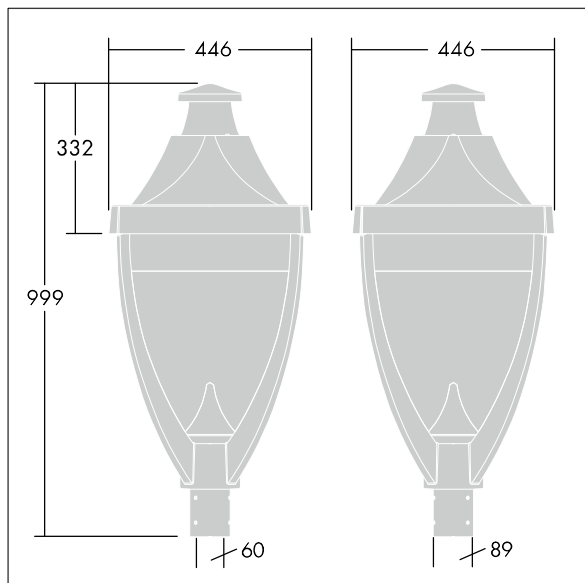

Legend

96262620 LEGEND 36L50 RC 740 CL2 T60

Legend

A modern heritage post top LED lantern with closed optic. Electronic, Class II electrical, IP65, IK08. Body: die-cast aluminium powder coated grey 900 textured finish (close to RAL 7043). Enclosure: flat toughened glass. Surge protection: 10kV single pulse common mode and 8kV multipulse common mode and 6kV multipulse differential mode. If permanent DALI system is connected, 6kV multipulse common and differential mode. Complete with 4000K LED.

Dimensions: 446 x 446 x 999 mm

Luminaire input power: 55 W

Weight: 17.5 kg

Scx: 0.14 m²

TLG_LGND_F_CLS.jpg

TLG_LGND_M_MTP.wmf

This product contains a light source of energy efficiency class D.