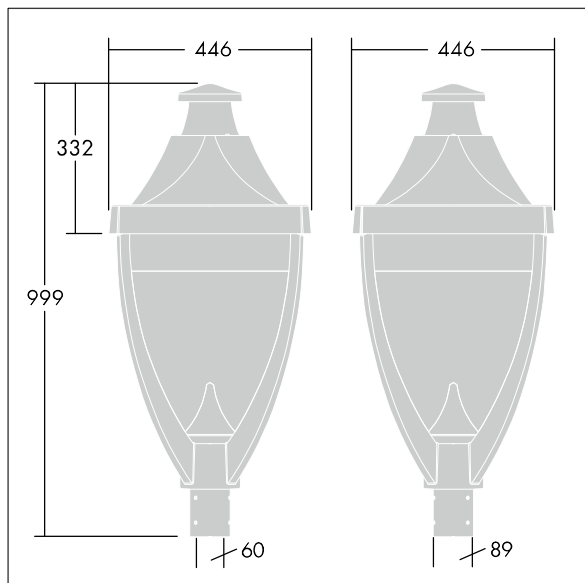

### Legend

A modern heritage post top LED lantern with closed optic. Electronic, Class II electrical, IP65, IK08. Body: die-cast aluminium powder coated grey 900 textured finish (close to RAL 7043). Enclosure: flat toughened glass. Surge protection: 10kV single pulse common mode and 8kV multipulse common mode and 6kV multipulse differential mode. If permanent DALI system is connected, 6kV multipulse common and differential mode. Complete with 4000K LED.

Dimensions: 446 x 446 x 999 mm

Luminaire input power: 55 W

Weight: 17.5 kg

Scx: 0.14 m<sup>2</sup>

TLG\_LGND\_F\_CLS.jpg

TLG\_LGND\_M\_MTP.wmf

This product contains a light source of energy efficiency class D.