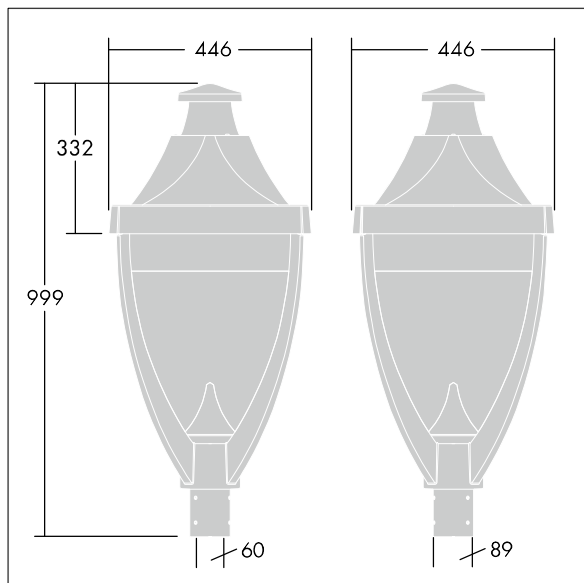

### Legend

A modern heritage post top LED lantern with perforated optic creating decorative illumination on the top of the lantern. Electronic, Class II electrical, IP65, IK08. Body: die-cast aluminium powder coated grey 900 textured finish (close to RAL 7043). Enclosure: flat toughened glass. Surge protection: 10kV single pulse common mode and 8kV multipulse common mode and 6kV multipulse differential mode. If permanent DALI system is connected, 6kV multipulse common and differential mode. Complete with 3000K LED.

Dimensions: 446 x 446 x 999 mm

Luminaire input power: 55 W

Weight: 17.6 kg

Scx: 0.14 m<sup>2</sup>

TLG\_LGND\_F\_CLS.jpg

TLG\_LGND\_M\_MTP.wmf

This product contains light sources of energy efficiency class D.