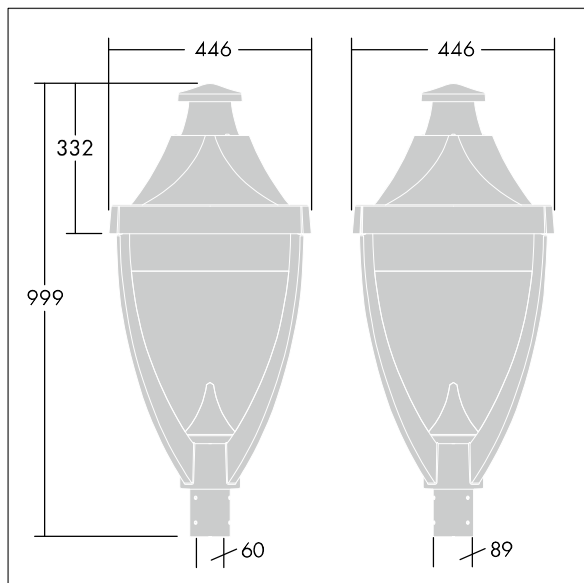

### Legend

A modern heritage post top LED lantern with perforated optic creating decorative illumination on the top of the lantern. Electronic, Class II electrical, IP65, IK08. Body: die-cast aluminium powder coated grey 900 textured finish (close to RAL 7043). Enclosure: flat toughened glass. Surge protection: 10kV single pulse common mode and 8kV multipulse common mode and 6kV multipulse differential mode. If permanent DALI system is connected, 6kV multipulse common and differential mode. Complete with 4000K LED.

Dimensions: 446 x 446 x 999 mm

Luminaire input power: 77 W

Weight: 17.6 kg

Scx: 0.14 m<sup>2</sup>

TLG\_LGND\_F\_CLS.jpg

TLG\_LGND\_M\_MTP.wmf

This product contains light sources of energy efficiency class D.