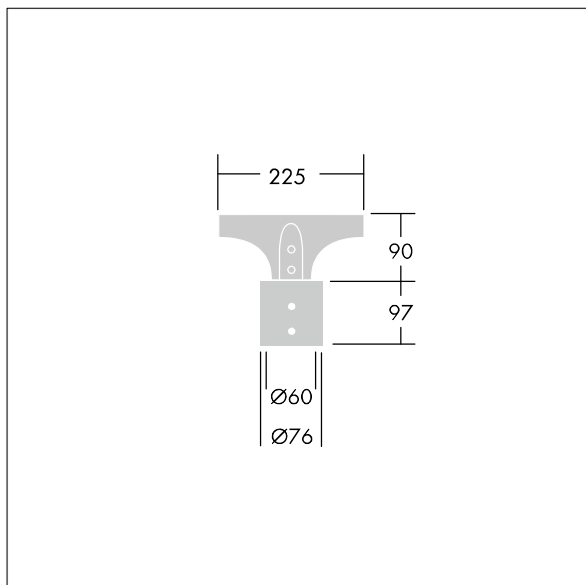

Olsys Street

96262297 <OLSYS1 MLE 60MA

THORN

Olsys Street

Mounting accessory for Olsys Street luminaires.

TLG_OSYS_F_2MTPADPTPDB2.jpg

TLG_OSYS_M_96262297MLE60MA.wmf

All values marked with an * are rated values. Unless stated otherwise, the values apply to an ambient temperature of 25°C.