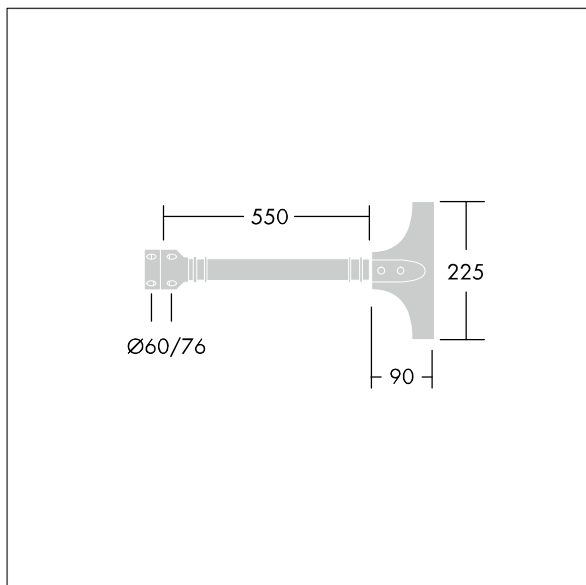

# Olsys Street

96262300 OLSYS1 BRA 500MM MTP

THORN

## Olsys Street

Single bracket for Olsys 1 luminaire(s). Complete with luminaire adaptor(s). In aluminium, powder coated RAL9006.

TLG\_OSYS\_F\_1BRAPDB.jpg

TLG\_OSYS\_M\_96262300BRA500MMPT.wmf

All values marked with an \* are rated values. Unless stated otherwise, the values apply to an ambient temperature of 25°C.