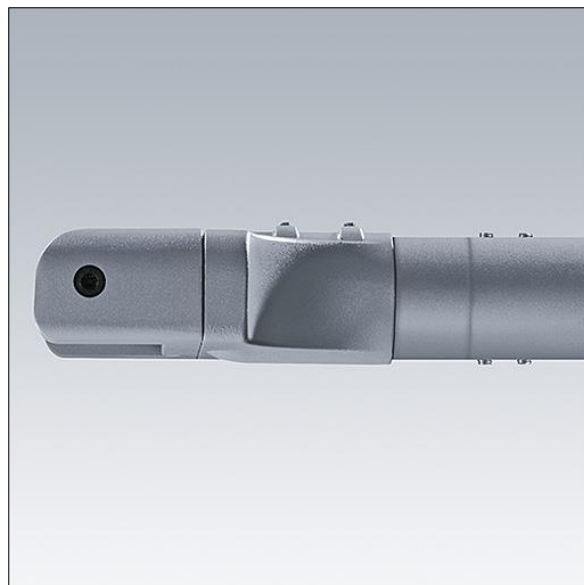

## Olsys Street

Mounting accessory for Olsys Street luminaires.

TLG\_OSYS\_F\_1CURV2.jpg

TLG\_OSYS\_M\_96262302\_OLSYS1 MLE 47MA.wmf

All values marked with an \* are rated values. Unless stated otherwise, the values apply to an ambient temperature of 25°C.