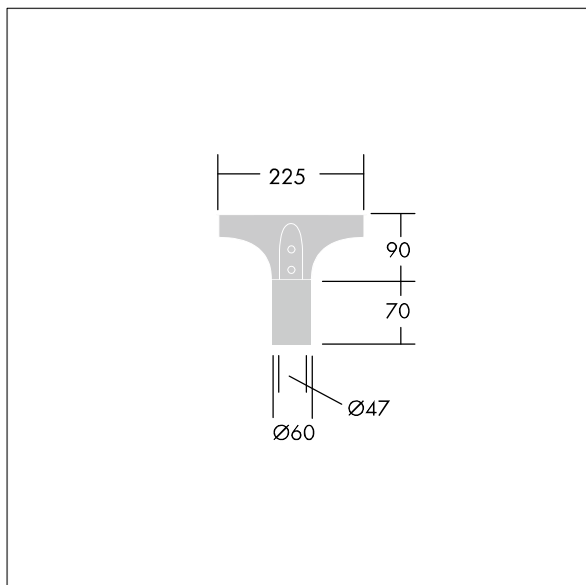

## Olsys Street

Mounting accessory for Olsys Street luminaires.

TLG\_OSYS\_F\_1CURV2.jpg

TLG\_OSYS\_M\_96262302\_OLSYS1 MLE 47MA.wmf

All values marked with an \* are rated values. Unless stated otherwise, the values apply to an ambient temperature of 25°C.