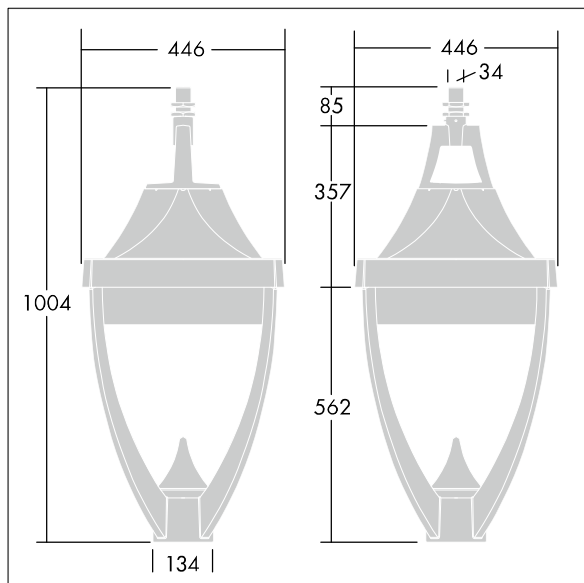

Legend

96262696 LEGEND 36L50 RC 730 CL2 MSU 34G

Legend

A modern heritage Suspended through 34G. LED lantern with closed optic. Electronic, Class II electrical, IP65, IK08. Body: die-cast aluminium powder coated grey 900 textured finish (close to RAL 7043). Enclosure: flat toughened glass. Surge protection: 10kV single pulse common mode and 8kV multipulse common mode and 6kV multipulse differential mode. If permanent DALI system is connected, 6kV multipulse common and differential mode. Complete with 3000K LED.

Dimensions: 446 x 446 x 1004 mm

Luminaire input power: 55 W

Weight: 16.5 kg

Scx: 0.14 m²

TLG_LGND_F_LEDPDBLIT.jpg

TLG_LGND_M_MSU.wmf

This product contains a light source of energy efficiency class D.

Legend