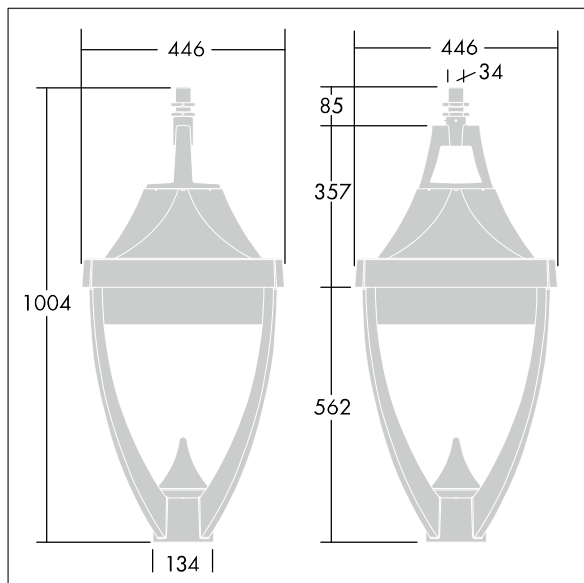

Legend

96262698 LEGEND 36L50 RC 730 BP CL2 MSU 34G

Legend

A modern heritage Suspended through 34G. LED lantern with closed optic. Electronic, Class II electrical, IP65, IK08. Body: die-cast aluminium powder coated grey 900 textured finish (close to RAL 7043). Enclosure: flat toughened glass. Surge protection: 10kV single pulse common mode and 8kV multipulse common mode and 6kV multipulse differential mode. If permanent DALI system is connected, 6kV multipulse common and differential mode. Complete with 3000K LED.

Dimensions: 446 x 446 x 1004 mm

Luminaire input power: 55 W

Weight: 16.5 kg

Scx: 0.14 m²

TLG_LGND_F_LEDPDBLIT.jpg

TLG_LGND_M_MSU.wmf

This product contains a light source of energy efficiency class D.