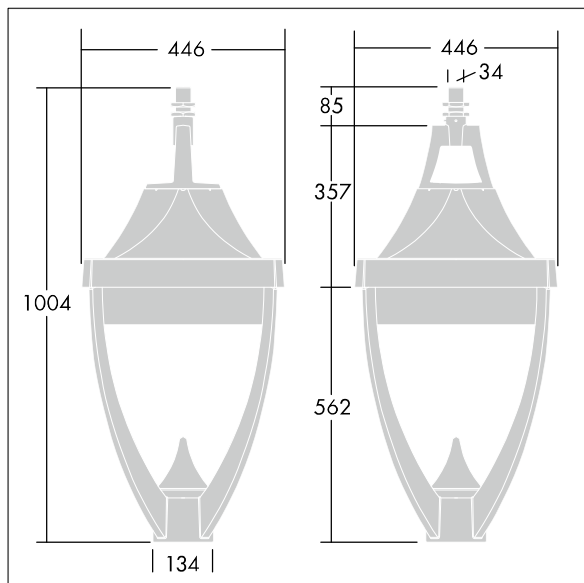

Legend

96262698 LEGEND 36L50 RC 730 BP CL2 MSU 34G

Legend

A modern heritage Suspended through 34G. LED lantern with closed optic. Electronic, Class II electrical, IP65, IK08. Body: die-cast aluminium powder coated grey 900 textured finish (close to RAL 7043). Enclosure: flat toughened glass. Surge protection: 10kV single pulse common mode and 8kV multipulse common mode and 6kV multipulse differential mode. If permanent DALI system is connected, 6kV multipulse common and differential mode. Complete with 3000K LED.

Dimensions: 446 x 446 x 1004 mm

Luminaire input power: 55 W

Weight: 16.5 kg

Scx: 0.14 m²

TLG_LGND_F_LEDPDBLIT.jpg

TLG_LGND_M_MSU.wmf

This product contains a light source of energy efficiency class D.

Legend