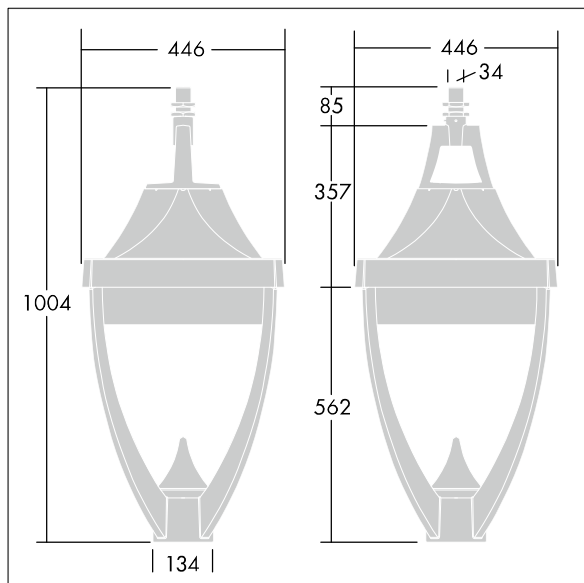

Legend

96262702 LEGEND 36L70 RC 730 BP CL2 MSU 34G

Legend

A modern heritage Suspended through 34G. LED lantern with closed optic. Electronic, Class II electrical, IP65, IK08. Body: die-cast aluminium powder coated grey 900 textured finish (close to RAL 7043). Enclosure: flat toughened glass. Surge protection: 10kV single pulse common mode and 8kV multipulse common mode and 6kV multipulse differential mode. If permanent DALI system is connected, 6kV multipulse common and differential mode. Complete with 3000K LED.

Dimensions: 446 x 446 x 1004 mm

Luminaire input power: 77 W

Weight: 16.5 kg

Scx: 0.14 m²

TLG_LGND_F_LEDPDBLIT.jpg

TLG_LGND_M_MSU.wmf

This product contains a light source of energy efficiency class D.