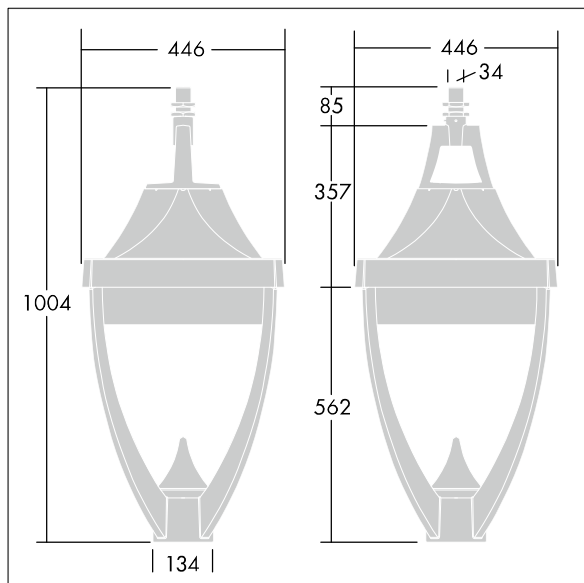

Legend

96262702 LEGEND 36L70 RC 730 BP CL2 MSU 34G

Legend

A modern heritage Suspended through 34G. LED lantern with closed optic. Electronic, Class II electrical, IP65, IK08. Body: die-cast aluminium powder coated grey 900 textured finish (close to RAL 7043). Enclosure: flat toughened glass. Surge protection: 10kV single pulse common mode and 8kV multipulse common mode and 6kV multipulse differential mode. If permanent DALI system is connected, 6kV multipulse common and differential mode. Complete with 3000K LED.

Dimensions: 446 x 446 x 1004 mm

Luminaire input power: 77 W

Weight: 16.5 kg

Scx: 0.14 m²

TLG_LGND_F_LEDPDBLIT.jpg

TLG_LGND_M_MSU.wmf

This product contains a light source of energy efficiency class D.

Legend