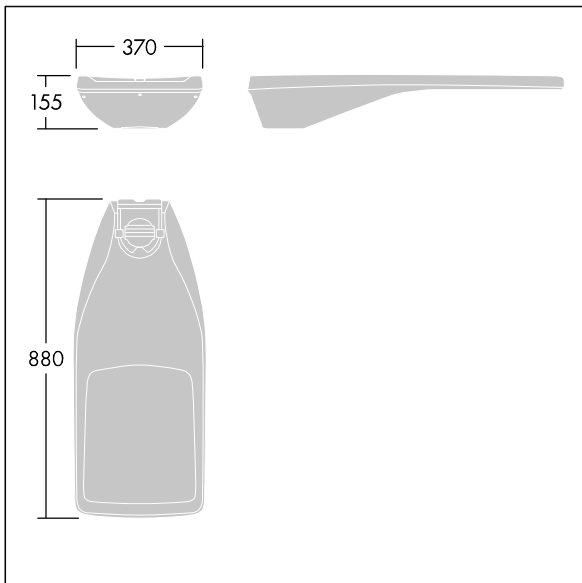

## R2L2

96268334 R2L2 M 72L50 740 EWS CL1 GY

### R2L2

A medium size LED road lighting lantern with 72 LEDs driven at 500mA with Extra Wide Street optic. LED driver Programmable. Class I electrical, IP66, IK08. Housing: die-cast aluminium, powder coated textured light grey. Enclosure: tempered flat glass. Screws: stainless steel, Ecolubric® treated. Post top (Ø60/76mm, tilted 0°/5°/10°) or lateral (Ø34/42/49/60mm, tilted 0°/-5°/-10°/-15°) mounting. Complete with 4000K LED.

Dimensions: 880 x 370 x 155 mm  
 Luminaire input power: 107 W  
 Luminaire luminous flux: 16449 lm  
 Luminaire efficacy: 154 lm/W  
 Weight: 13.24 kg  
 Scx: 0.06 m<sup>2</sup>

TLG\_R2L2\_F\_MPDB.jpg