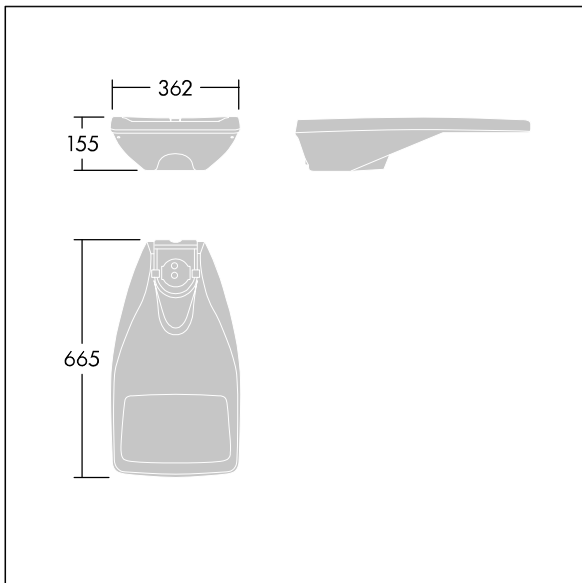

R2L2

96268402 R2L2 S 12L35 740 WSC CL1 GY

R2L2

A small size LED road lighting lantern with 12 LEDs driven at 350mA with Wide Street & Comfort optic. LED driver Programmable. Class I electrical, IP66, IK08. Housing: die-cast aluminium (EN AC-44300), powder coated textured light grey. Enclosure: tempered flat glass. Screws: stainless steel, Ecolubric® treated. Post top (Ø60/76mm, tilted 0°/5°/10°) or lateral (Ø34/42/49/60mm, tilted 0°/-5°/-10°/-15°) mounting. Complete with 4000K LED.

Dimensions: 655 x 362 x 155 mm

Luminaire input power: 15 W

Luminaire luminous flux: 2006 lm

Luminaire efficacy: 134 lm/W

Weight: 9.08 kg

Scx: 0.05 m²

TLG_R2L2_F_SPDB.jpg

TLG_R2L2_M_LDS.wmf