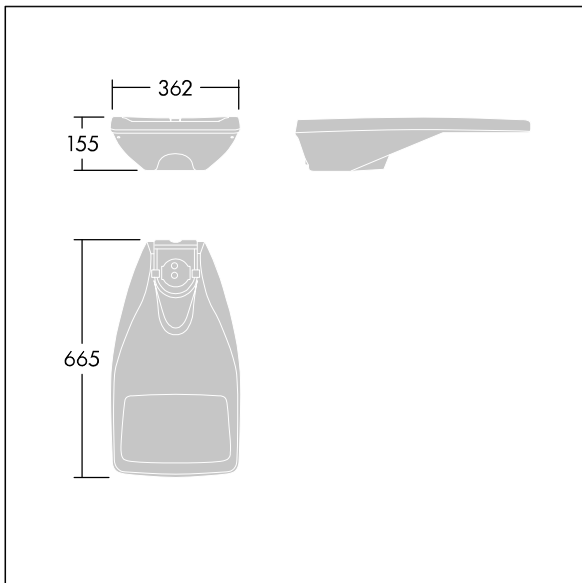

R2L2

96268495 R2L2 S 48L35 740 EWS CL1 GY

R2L2

A small size LED road lighting lantern with 48 LEDs driven at 350mA with Extra Wide Street optic. LED driver Programmable. Class I electrical, IP66, IK08. Housing: die-cast aluminium (EN AC-44300), powder coated textured light grey. Enclosure: tempered flat glass. Screws: stainless steel, Ecolubric® treated. Post top (Ø60/76mm, tilted 0°/5°/10°) or lateral (Ø34/42/49/60mm, tilted 0°/-5°/-10°/-15°) mounting. Complete with 4000K LED.

Dimensions: 655 x 362 x 155 mm

Luminaire input power: 50 W

Luminaire luminous flux: 7986 lm

Luminaire efficacy: 160 lm/W

Weight: 9.56 kg

Scx: 0.05 m²

TLG_R2L2_F_SPDB.jpg

TLG_R2L2_M_LDS.wmf