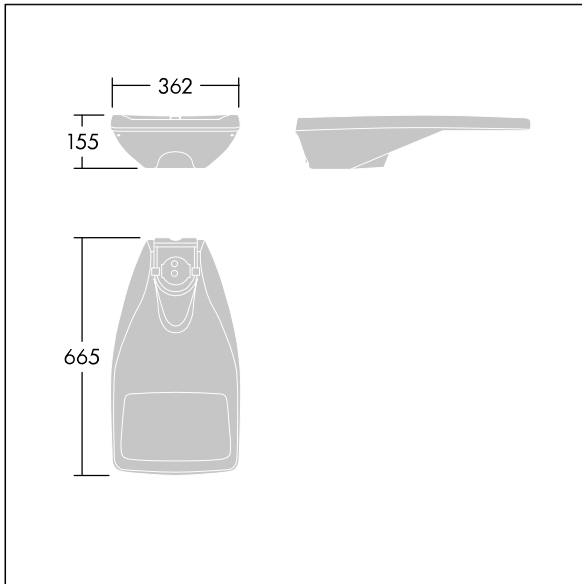

R2L2

96268496 R2L2 S 48L35 740 EWC CL1 GY

R2L2

A small size LED road lighting lantern with 48 LEDs driven at 350mA with Extra Wide Street & Comfort optic. LED driver Programmable. Class I electrical, IP66, IK08. Housing: die-cast aluminium (EN AC-44300), powder coated textured light grey. Enclosure: tempered flat glass. Screws: stainless steel, Ecolubric® treated. Post top (Ø60/76mm, tilted 0°/5°/10°) or lateral (Ø34/42/49/60mm, tilted 0°/-5°/-10°/-15°) mounting. Complete with 4000K LED.

Dimensions: 655 x 362 x 155 mm

Luminaire input power: 50 W

Luminaire luminous flux: 7842 lm

Luminaire efficacy: 157 lm/W

Weight: 9.56 kg

Scx: 0.05 m²

TLG_R2L2_F_SPDB.jpg

TLG_R2L2_M_LDS.wmf