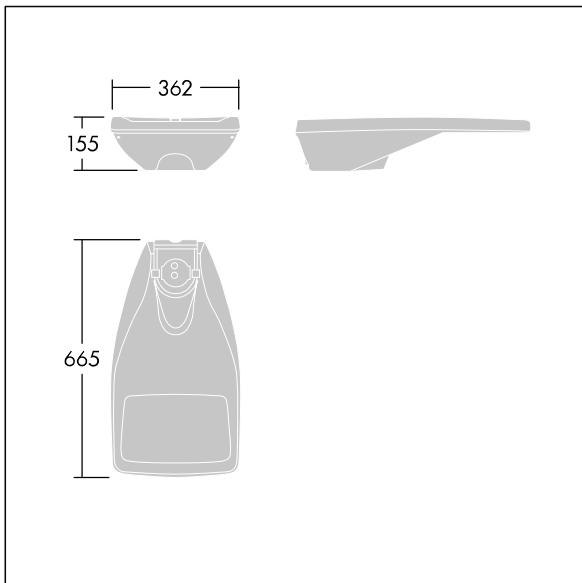

R2L2

96268507 R2L2 S 48L50 740 EWC CL1 GY

R2L2

A small size LED road lighting lantern with 48 LEDs driven at 500mA with Extra Wide Street & Comfort optic. LED driver Programmable. Class I electrical, IP66, IK08. Housing: die-cast aluminium (EN AC-44300), powder coated textured light grey. Enclosure: tempered flat glass. Screws: stainless steel, Ecolubric® treated. Post top (Ø60/76mm, tilted 0°/5°/10°) or lateral (Ø34/42/49/60mm, tilted 0°/-5°/-10°/-15°) mounting. Complete with 4000K LED.

Dimensions: 655 x 362 x 155 mm
 Luminaire input power: 72 W
 Luminaire luminous flux: 10760 lm
 Luminaire efficacy: 149 lm/W
 Weight: 9.56 kg
 Scx: 0.05 m²

TLG_R2L2_F_SPDB.jpg

TLG_R2L2_M_LDS.wmf

This product contains light sources of energy efficiency classes D, E.