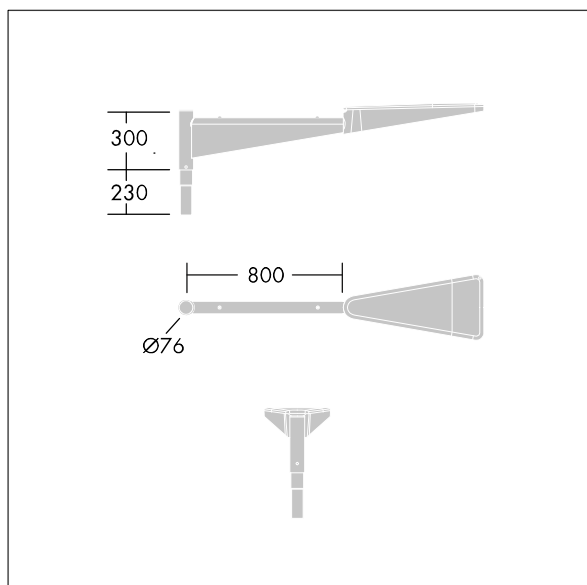

Urba

96270884 <URBA 1XBRA 0,8 MTP TOP76 D60 BK

THORN

Urba

Single galvanised steel post top bracket. 1 x 800mm arm.
Painted black.

TLG_URBA_F_SNGLBRKT800.jpg

TLG_URBA_M_550_C1.wmf

All values marked with an * are rated values. Unless stated otherwise, the values apply to an ambient temperature of 25°C.