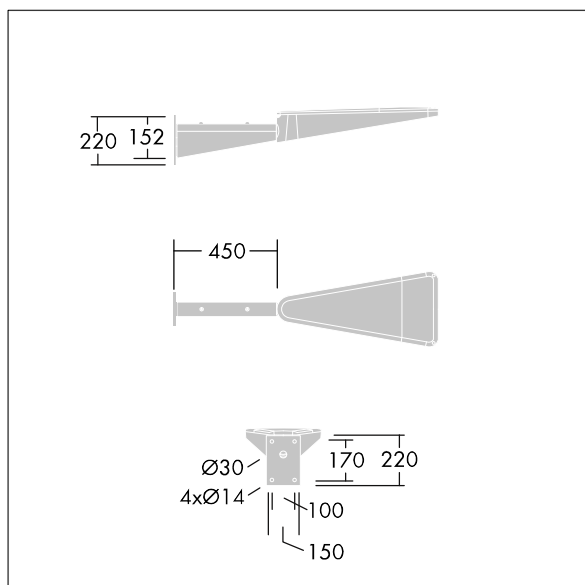

## Urba

galvanised steel Wall bracket. 450mm arm. Painted black.

TLG\_URBA\_F\_WALLBRKT450.jpg

TLG\_URBA\_M\_600\_C3.wmf

All values marked with an \* are rated values. Unless stated otherwise, the values apply to an ambient temperature of 25°C.