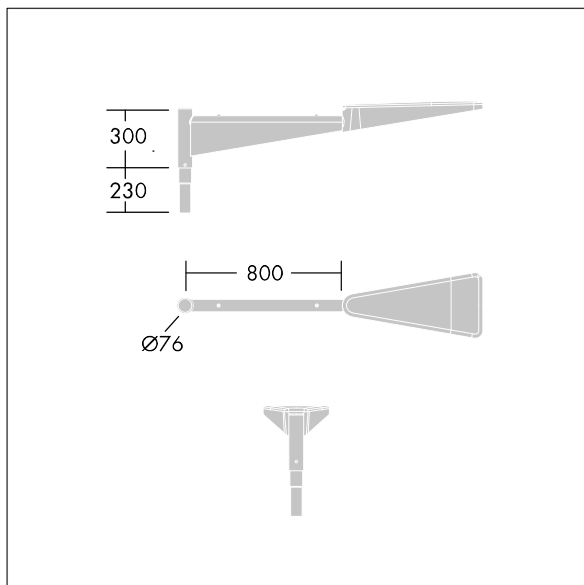

# Urba

96270892 <URBA 1XBRA 0,8 MTP TOP76 D60 ANT

THORN

## Urba

Single galvanised steel post top bracket. 1 x 800mm arm.  
Painted dark grey.

TLG\_URBA\_F\_SNGLBRKT800GY.jpg

TLG\_URBA\_M\_550\_C1.wmf

All values marked with an \* are rated values. Unless stated otherwise, the values apply to an ambient temperature of 25°C.