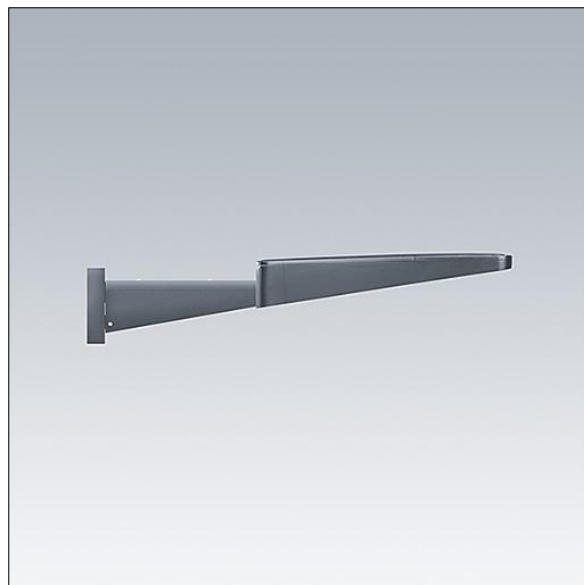

Urba

96270897 <URBA MWA 0,45 ANT

THORN

Urba

galvanised steel Wall bracket. 450mm arm. Painted dark grey.

TLG_URBA_F_WALLBRKT450GY.jpg

TLG_URBA_M_600_C3.wmf

All values marked with an * are rated values. Unless stated otherwise, the values apply to an ambient temperature of 25°C.