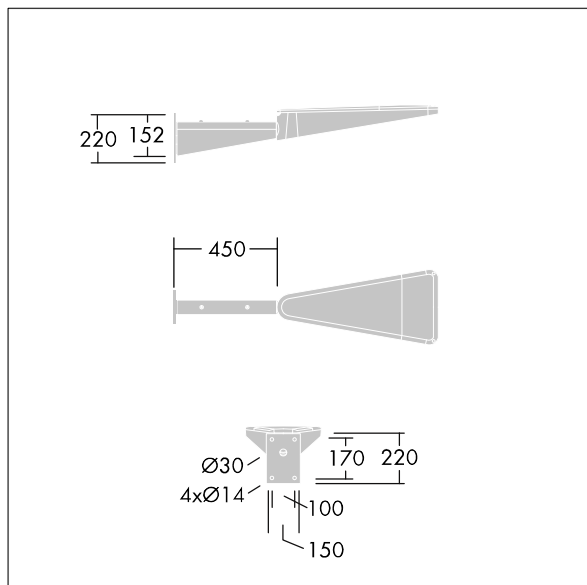

Urba

96270897 <URBA MWA 0,45 ANT

THORN

Urba

galvanised steel Wall bracket. 450mm arm. Painted dark grey.

TLG_URBA_F_WALLBRKT450GY.jpg

TLG_URBA_M_600_C3.wmf

All values marked with an * are rated values. Unless stated otherwise, the values apply to an ambient temperature of 25°C.