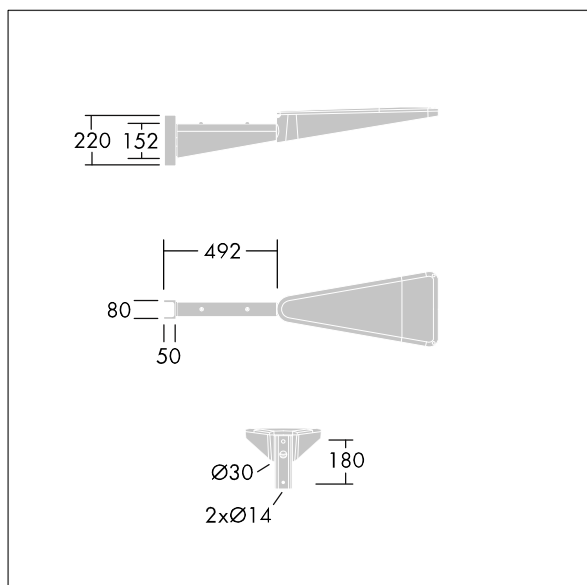

Urba

96271096 <URBA BRA MID POLE 0,45 ANT

THORN

Urba

galvanised steel Mid pole bracket. 450mm arm. Painted dark grey.

TLG_URBA_F_WALLBRKT450GY.jpg

TLG_URBA_M_600_C4.wmf

All values marked with an * are rated values. Unless stated otherwise, the values apply to an ambient temperature of 25°C.