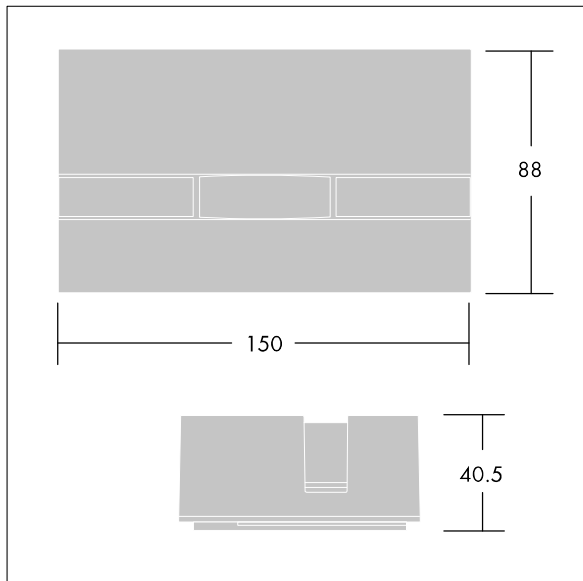

Vioo

96271766 VIOO 1L120 830 L GRY

THORN

Vioo

Small LED floodlight for window surround illumination. 1 LED driven at a constant 1.2A. Body: die-cast aluminium (AB47100) with high corrosion resistance, painted Light grey. Front lens: polycarbonate. Class I electrical, IP65, IK10. Pre-wired with 1,5m H05-RNF cable. Complete with 3000K LED

Dimensions: 150 x 90 x 40 mm
Luminaire input power: 4.7 W
Luminaire luminous flux: 151 lm
Luminaire efficacy: 32 lm/W
Weight: 0.71 kg

TLG_VIOO_F_PDB.jpg

TLG_VIOO_M_LD1.wmf

This product contains a light source of energy efficiency class G.