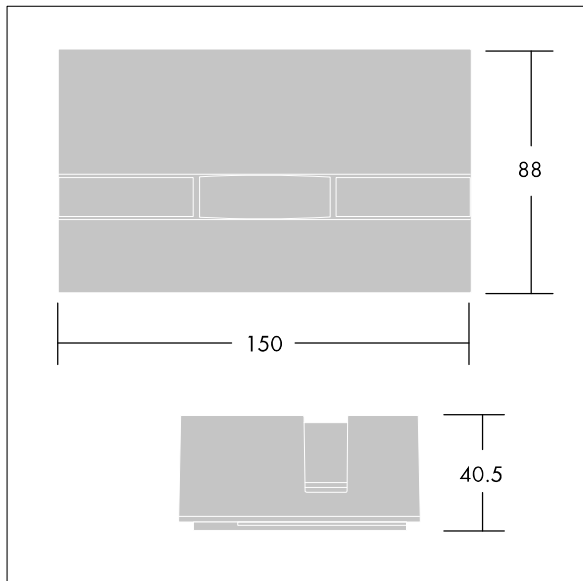

# Vioo

96271766 VIOO 1L120 830 L GRY

THORN

## Vioo

Small LED floodlight for window surround illumination. 1 LED driven at a constant 1.2A. Body: die-cast aluminium (AB47100) with high corrosion resistance, painted Light grey. Front lens: polycarbonate. Class I electrical, IP65, IK10. Pre-wired with 1,5m H05-RNF cable. Complete with 3000K LED

Dimensions: 150 x 90 x 40 mm  
Luminaire input power: 4.7 W  
Luminaire luminous flux: 151 lm  
Luminaire efficacy: 32 lm/W  
Weight: 0.71 kg

TLG\_VIOO\_F\_PDB.jpg

TLG\_VIOO\_M\_LD1.wmf

This product contains a light source of energy efficiency class G.