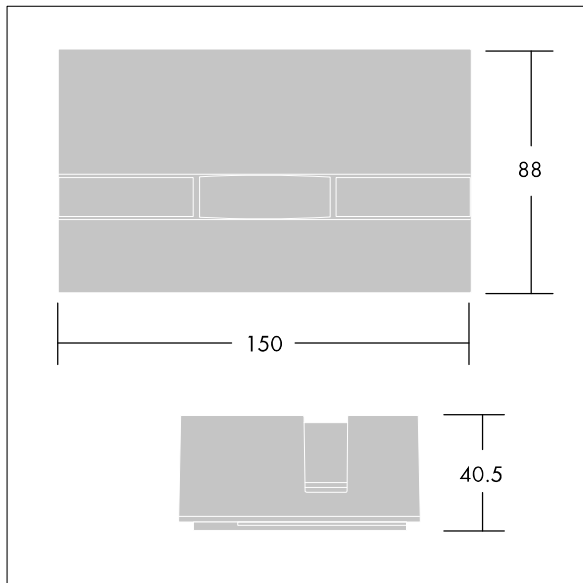

Vioo

96271767 VIOO 1L120 740 LGRY

THORN

Vioo

Small LED floodlight for window surround illumination. 1 LED driven at a constant 1.2A. Body: die-cast aluminium (AB47100) with high corrosion resistance, painted Light grey. Front lens: polycarbonate. Class I electrical, IP65, IK10. Pre-wired with 1,5m H05-RNF cable. Complete with 4000K LED

Dimensions: 150 x 90 x 40 mm
Luminaire input power: 4.7 W
Luminaire luminous flux: 200 lm
Luminaire efficacy: 43 lm/W
Weight: 0.71 kg

TLG_VIOO_F_PDB.jpg

TLG_VIOO_M_LD1.wmf

This product contains a light source of energy efficiency class F.