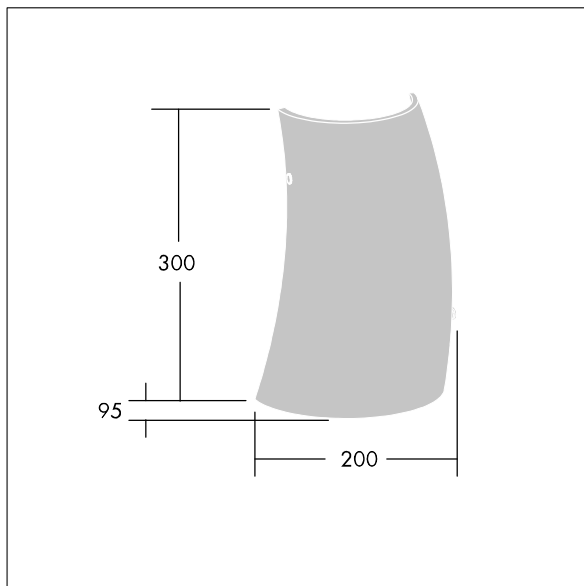

## 96642767 LYRIC DECO LED1550-840 HF MWA-R OP

A stylish, curving tubular wall mounted LED luminaire with fixed output control gear. Class I electrical, IP20. Diffuser: opal glass. Complete with 4000K LED.

Dimensions: 200 x 95 x 300 mm  
 Luminaire input power: 12.4 W  
 Luminaire luminous flux: 1550 lm  
 Luminaire efficacy: 125 lm/W  
 Weight: 1.4 kg

TLG\_LYRD\_F\_WALLPDB.jpg

TLG\_LYRD\_M\_DX\_AP.wmf

This product contains a light source of energy efficiency class C.