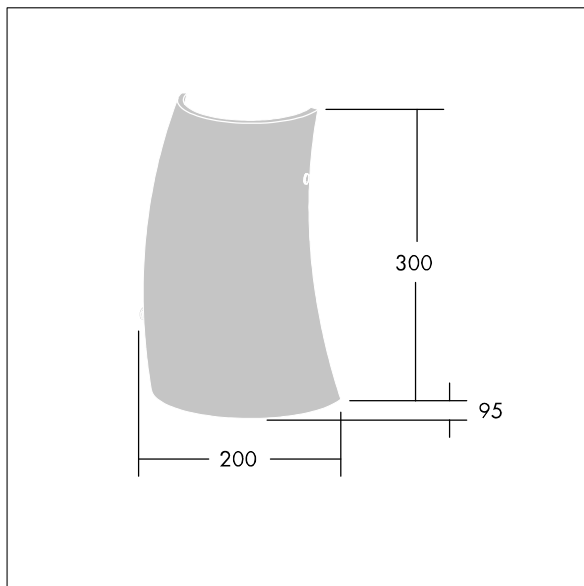

## 96642768 LYRIC DECO LED1550-840 HF MWA-L OP

A stylish, curving tubular wall mounted LED luminaire with fixed output control gear. Class I electrical, IP20. Diffuser: opal glass. Complete with 4000K LED.

Dimensions: 200 x 95 x 300 mm  
 Luminaire input power: 12.4 W  
 Luminaire luminous flux: 1550 lm  
 Luminaire efficacy: 125 lm/W  
 Weight: 1.4 kg

TLG\_LYRD\_F\_WALLPDB.jpg

TLG\_LYRD\_M\_DX\_AP02.wmf

This product contains a light source of energy efficiency class C.