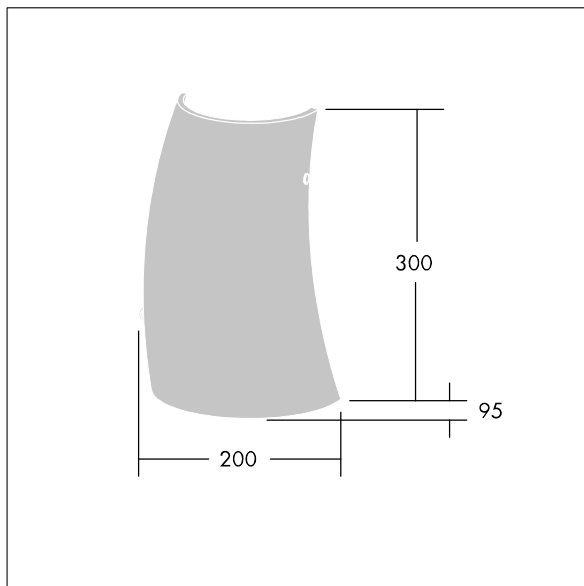

96642768 LYRIC DECO LED1550-840 HF MWA-L OP

A stylish, curving tubular wall mounted LED luminaire with fixed output control gear. Class I electrical, IP20. Diffuser: opal glass. Complete with 4000K LED.

Dimensions: 200 x 95 x 300 mm
 Luminaire input power: 12.4 W
 Luminaire luminous flux: 1550 lm
 Luminaire efficacy: 125 lm/W
 Weight: 1.4 kg

TLG_LYRD_F_WALLPDB.jpg

TLG_LYRD_M_DX_AP02.wmf

This product contains a light source of energy efficiency class C.