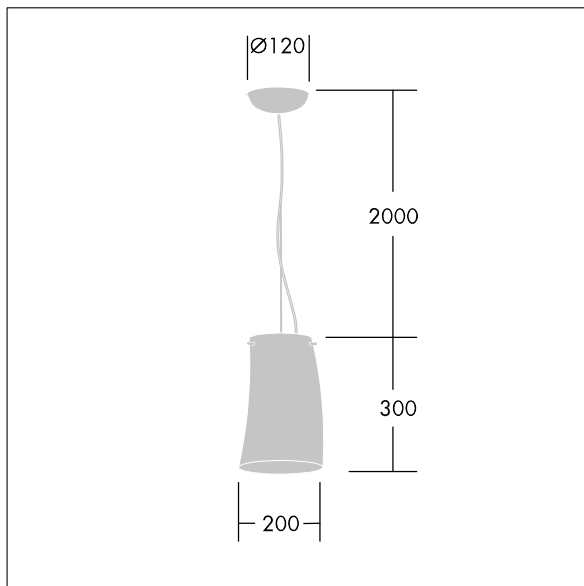

96642769 LYRIC DECO LED1050-840 HF MSU OP

A stylish, curving tubular suspended LED luminaire with fixed output control gear. Class I electrical, IP20. Diffuser: opal glass. Complete with 4000K LED.

Dimensions: Ø200 x 300 mm
 Luminaire input power: 18 W
 Luminaire luminous flux: 1050 lm
 Luminaire efficacy: 58 lm/W
 Weight: 2.2 kg

TLG_LYRD_F_SUSPPDB.jpg

TLG_LYRD_M_SOSP.wmf

This product contains a light source of energy efficiency class E.