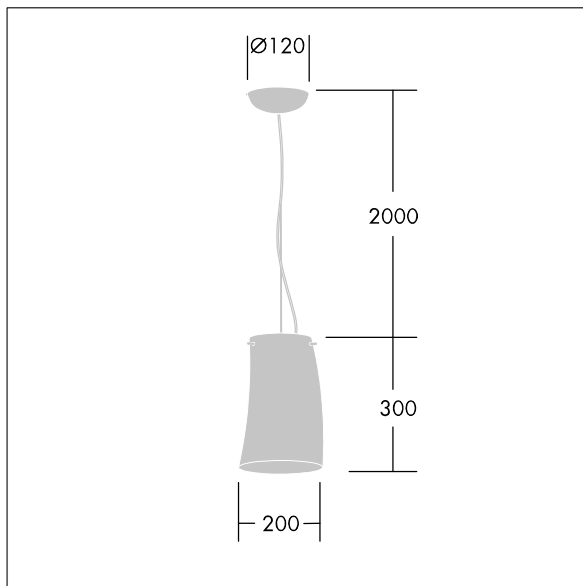

## 96642769 LYRIC DECO LED1050-840 HF MSU OP

A stylish, curving tubular suspended LED luminaire with fixed output control gear. Class I electrical, IP20. Diffuser: opal glass. Complete with 4000K LED.

Dimensions: Ø200 x 300 mm  
 Luminaire input power: 18 W  
 Luminaire luminous flux: 1050 lm  
 Luminaire efficacy: 58 lm/W  
 Weight: 2.2 kg

TLG\_LYRD\_F\_SUSPPDB.jpg

TLG\_LYRD\_M\_SOSP.wmf

This product contains a light source of energy efficiency class E.

96642769 LYRIC DECO LED1050-840 HF MSU OP