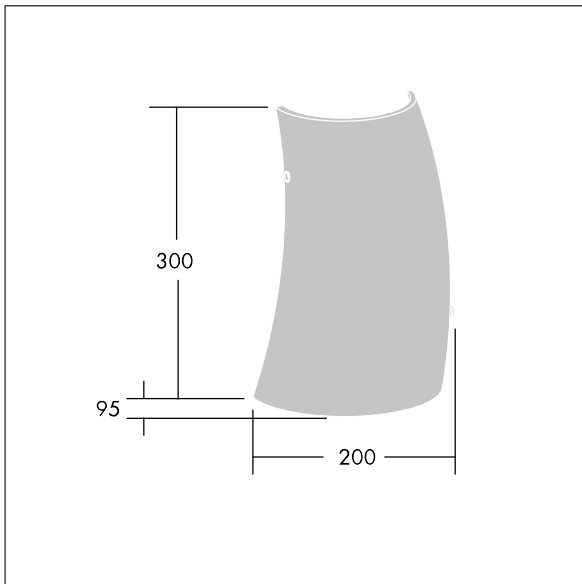

## 96642771 LYRIC DECO LED1550-830 HF MWA-R OP

A stylish, curving tubular wall mounted LED luminaire with fixed output control gear. Class I electrical, IP20. Diffuser: opal glass. Complete with 3000K LED.

Dimensions: 200 x 95 x 300 mm  
 Luminaire input power: 12.4 W  
 Luminaire luminous flux: 1550 lm  
 Luminaire efficacy: 125 lm/W  
 Weight: 1.4 kg

TLG\_LYRD\_F\_WALLPDB.jpg

TLG\_LYRD\_M\_DX\_AP.wmf

This product contains a light source of energy efficiency class C.