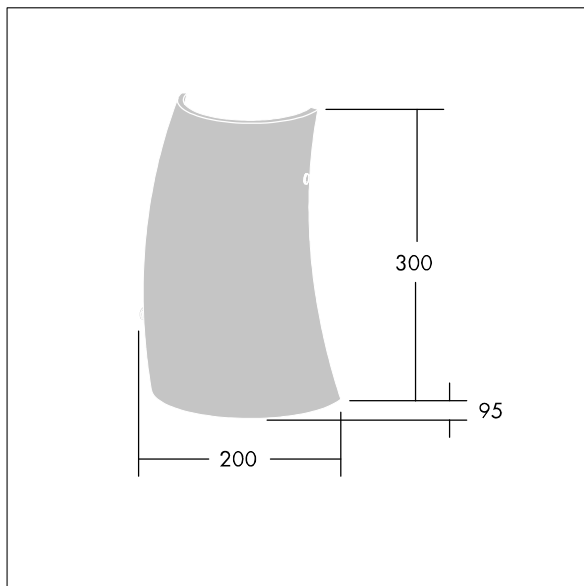

## 96642772 LYRIC DECO LED1550-830 HF MWA-L OP

A stylish, curving tubular wall mounted LED luminaire with fixed output control gear. Class I electrical, IP20. Diffuser: opal glass. Complete with 3000K LED.

Dimensions: 200 x 95 x 300 mm  
 Luminaire input power: 12.4 W  
 Luminaire luminous flux: 1550 lm  
 Luminaire efficacy: 125 lm/W  
 Weight: 1.4 kg

TLG\_LYRD\_F\_WALLPDB.jpg

TLG\_LYRD\_M\_DX\_AP02.wmf

This product contains a light source of energy efficiency class C.