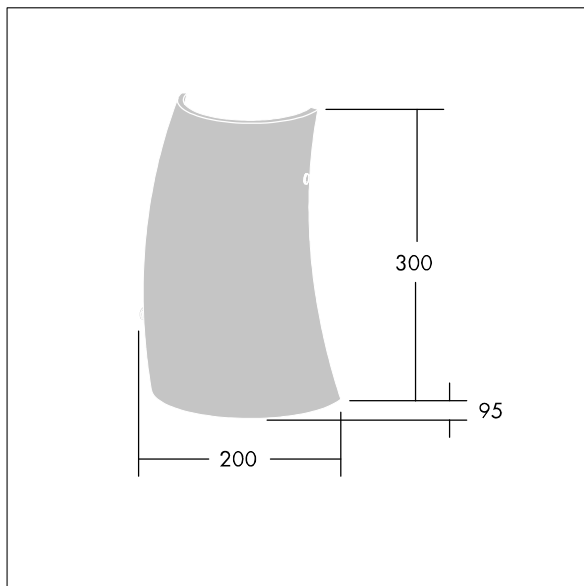

96642772 LYRIC DECO LED1550-830 HF MWA-L OP

A stylish, curving tubular wall mounted LED luminaire with fixed output control gear. Class I electrical, IP20. Diffuser: opal glass. Complete with 3000K LED.

Dimensions: 200 x 95 x 300 mm
 Luminaire input power: 12.4 W
 Luminaire luminous flux: 1550 lm
 Luminaire efficacy: 125 lm/W
 Weight: 1.4 kg

TLG_LYRD_F_WALLPDB.jpg

TLG_LYRD_M_DX_AP02.wmf

This product contains a light source of energy efficiency class C.