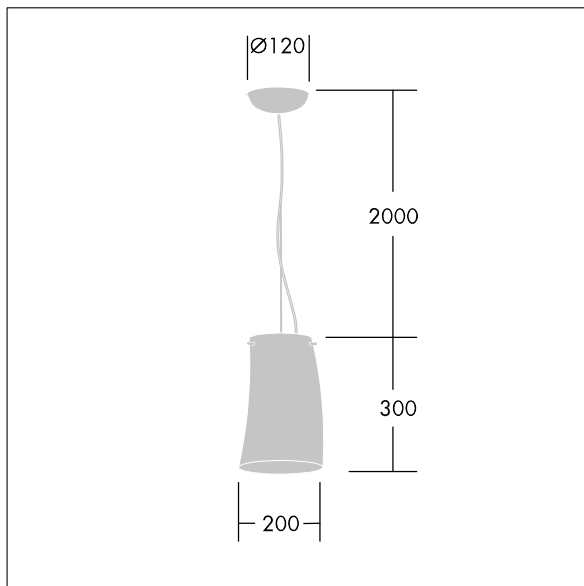

96642773 LYRIC DECO LED1050-830 HF MSU OP

A stylish, curving tubular suspended LED luminaire with fixed output control gear. Class I electrical, IP20. Diffuser: opal glass. Complete with 3000K LED.

Dimensions: Ø200 x 300 mm
 Luminaire input power: 18 W
 Luminaire luminous flux: 1050 lm
 Luminaire efficacy: 58 lm/W
 Weight: 2.2 kg

TLG_LYRD_F_SUSPPDB.jpg

TLG_LYRD_M_SOSP.wmf

This product contains a light source of energy efficiency class E.