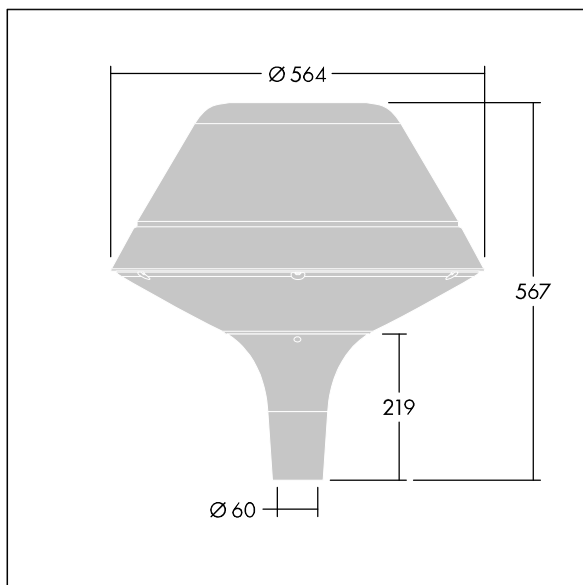

Plurio

THORN

96272421 PLD O 18L105-740 R/S BS 3550 T60 CL1 GY

Plurio

Plurio Direct: A decorative post-top LED lantern with radially symmetric distribution. LED driver with 18 LEDs driven at 1,05A. Class I electrical, IP66, IK08. Base: cast aluminium, powder coated silver-grey. Canopy: original shape, aluminium, textured silver-grey. Diffuser: UV stabilised, clear polycarbonate with anti-glare prisms. Direct, lens based optic with internal reflector. Equipped with 50% power reduction circuit, effective 3 hours before and 5 hours after a calculated midnight. It can be deactivated at installation with an easily accessible internal switch. Complete with 4000K LED. Post top mounting to Ø60mm column.

Upward lighting emissions below 1%.

Dimensions: Ø564 x 567 mm
Luminaire input power: 60 W
Luminaire luminous flux: 6645 lm
Luminaire efficacy: 111 lm/W
Weight: 9.5 kg
Scx: 0.199 m²

TLG_PLRL_F_DOC_GY.jpg