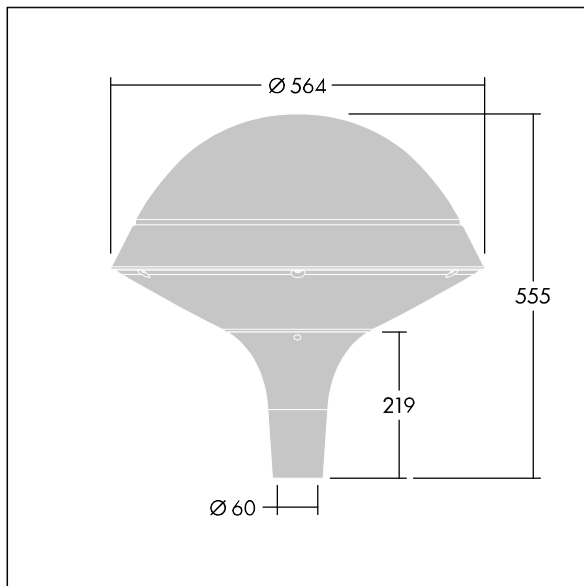

TLG_PLRL_M_DRC_T60.wmf

This product contains a light source of energy efficiency class D.

All values marked with an * are rated values. Thorn uses tried and tested components from leading suppliers, however there may be isolated instances of technology-related failures of individual LEDs during the rated product lifetime. International standards set the tolerance in initial flux and connected load at $\pm 10\%$. Unless stated otherwise, the values apply to an ambient temperature of 25°C.

Thorn Lighting is constantly developing and improving its products. The right is reserved to change specifications without prior notification or public announcement.
© Thorn Lighting