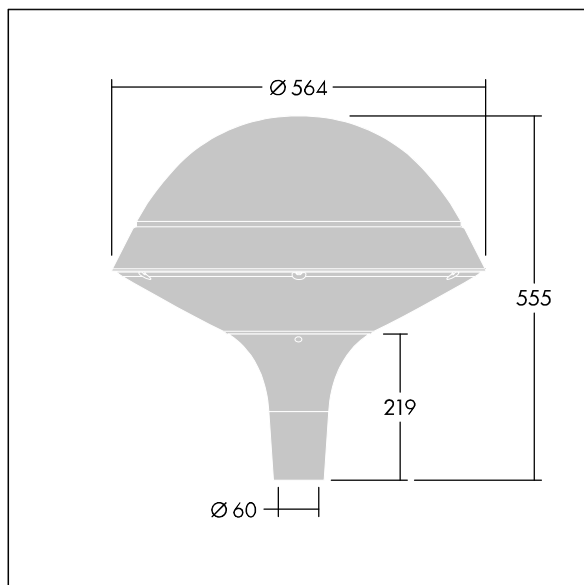

Plurio

THORN

96272444 PLD R 18L105-740 R/S BS 3550 T60 CL2 GY

Plurio

Plurio Direct: A decorative post-top LED lantern with radially symmetric distribution. LED driver with 18 LEDs driven at 1,05A. Class II electrical, IP66, IK08. Base: cast aluminium, powder coated silver-grey. Canopy: round shape, aluminium, textured silver-grey. Diffuser: UV stabilised, clear polycarbonate with anti-glare prisms. Direct, lens based optic with internal reflector. Equipped with 50% power reduction circuit, effective 3 hours before and 5 hours after a calculated midnight. It can be deactivated at installation with an easily accessible internal switch. Complete with 4000K LED. Post top mounting to Ø60mm column.

Upward lighting emissions below 1%.

Dimensions: Ø564 x 555 mm
Luminaire input power: 60 W
Luminaire luminous flux: 6645 lm
Luminaire efficacy: 111 lm/W
Weight: 9.5 kg
Scx: 0.191 m²

TLG_PLRL_F_DRC_GY.jpg