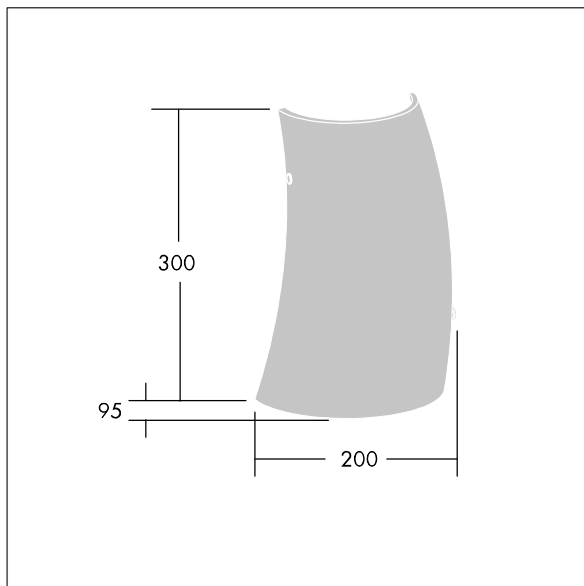

96642919 LYRIC DECO LED1550-830 HFI-X MWA-R OP

A stylish, curving tubular wall mounted LED luminaire with DALI dimmable control gear. Class I electrical, IP20.
Diffuser: opal glass. Complete with 3000K LED.

Dimensions: 200 x 95 x 300 mm
Luminaire input power: 12.4 W
Luminaire luminous flux: 1550 lm
Luminaire efficacy: 125 lm/W
Weight: 1.4 kg

TLG_LYRD_F_WALLPDB.jpg

TLG_LYRD_M_DX_AP.wmf

This product contains a light source of energy efficiency class C.