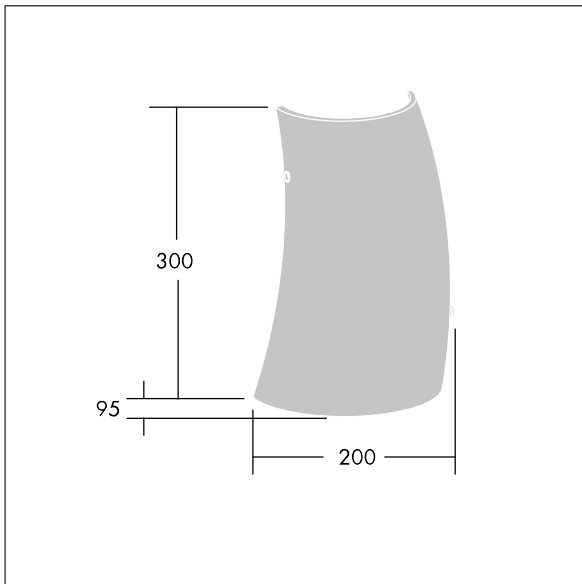

## 96642921 LYRIC DECO LED1550-840 HFI-X MWA-R OP

A stylish, curving tubular wall mounted LED luminaire with DALI dimmable control gear. Class I electrical, IP20.  
Diffuser: opal glass. Complete with 4000K LED.

Dimensions: 200 x 95 x 300 mm  
Luminaire input power: 12.4 W  
Luminaire luminous flux: 1550 lm  
Luminaire efficacy: 125 lm/W  
Weight: 1.4 kg

TLG\_LYRD\_F\_WALLPDB.jpg

TLG\_LYRD\_M\_DX\_AP.wmf

This product contains a light source of energy efficiency class C.